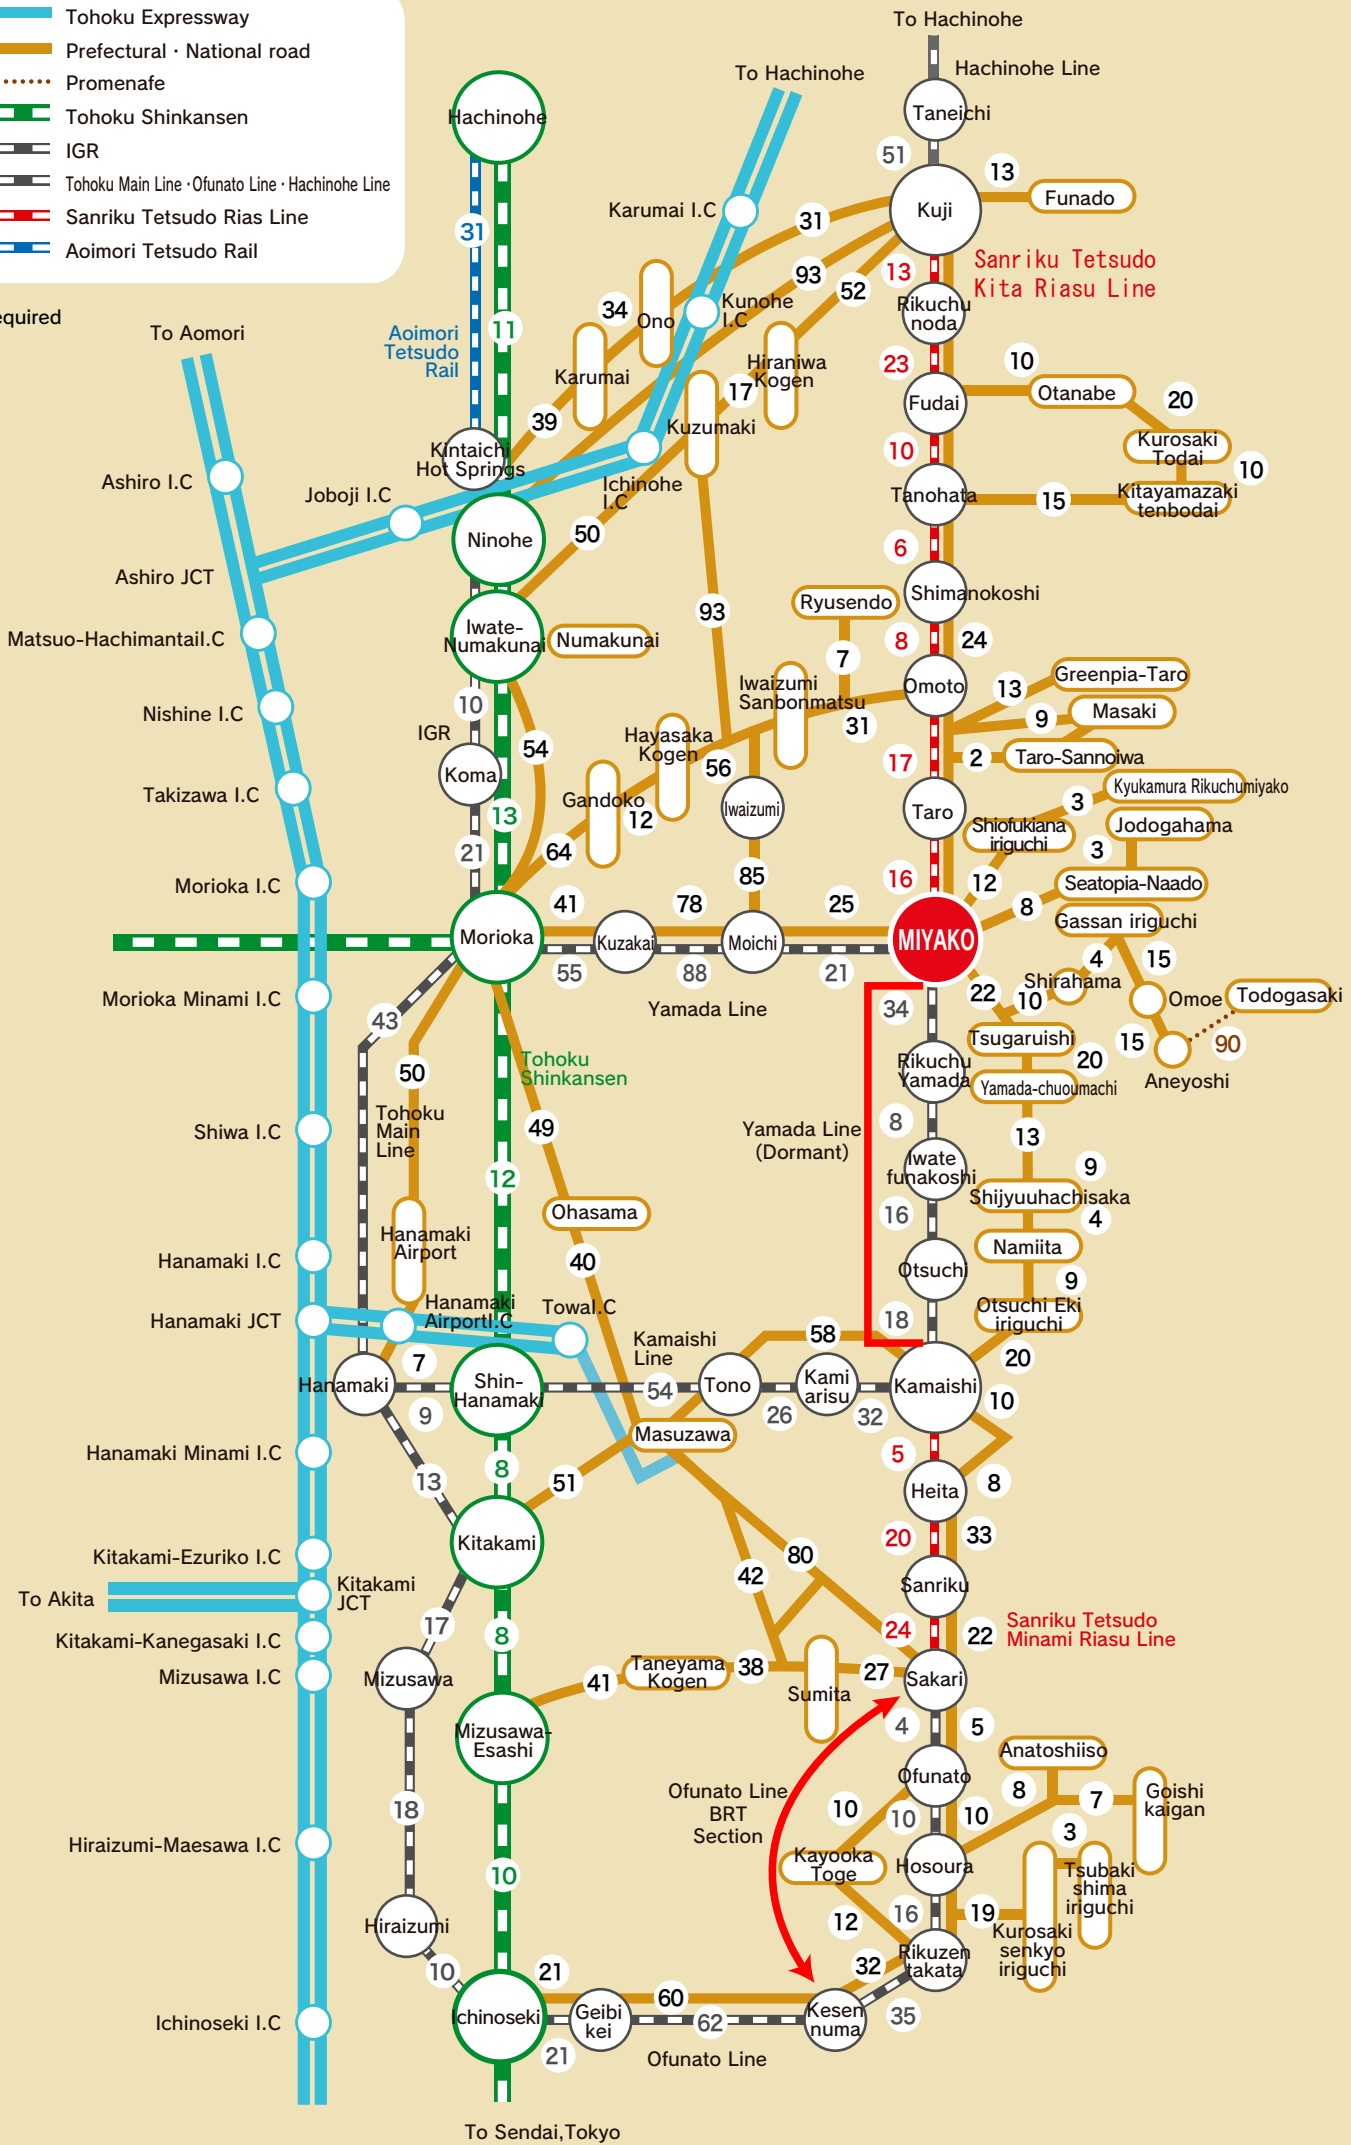

- Tohoku Expressway
- Prefectural · National road
- Promenade
- Tohoku Shinkansen
- IGR
- Tohoku Main Line · Ofunato Line · Hachinohe Line
- Sanriku Tetsudo Rias Line
- Aomori Tetsudo Rail

10 ...Time required

To Sendai, Tokyo